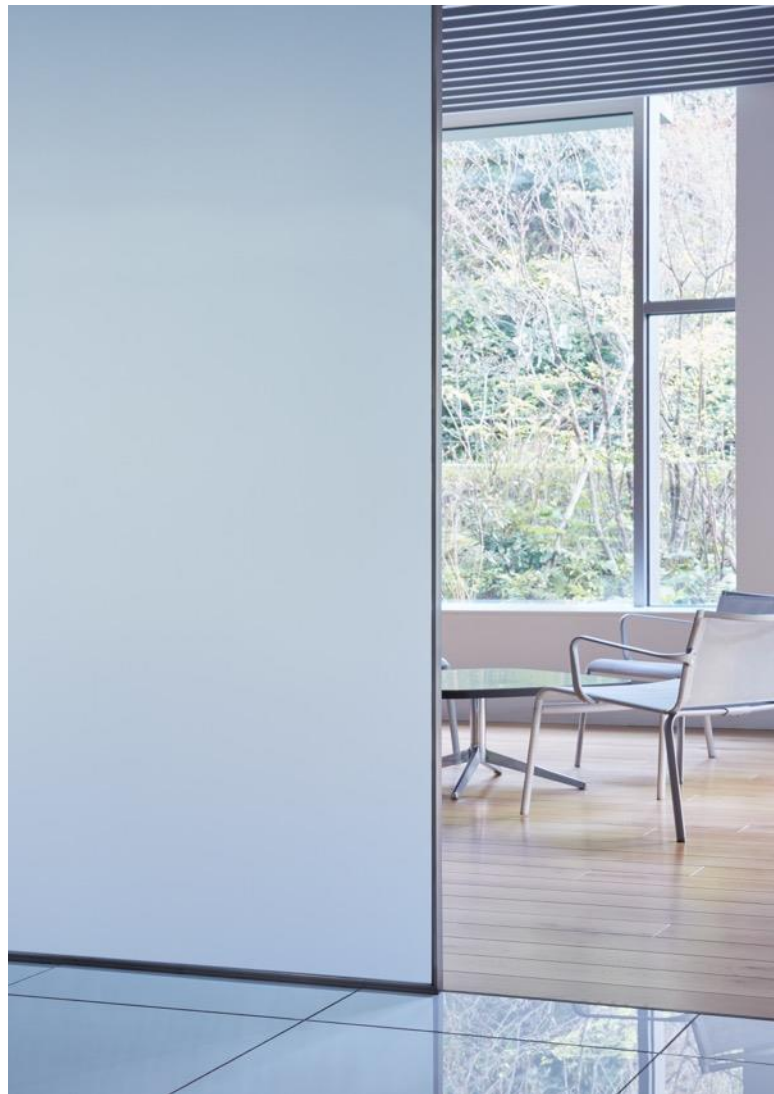

Milky Milky_ blue gray
SH2CHMAL