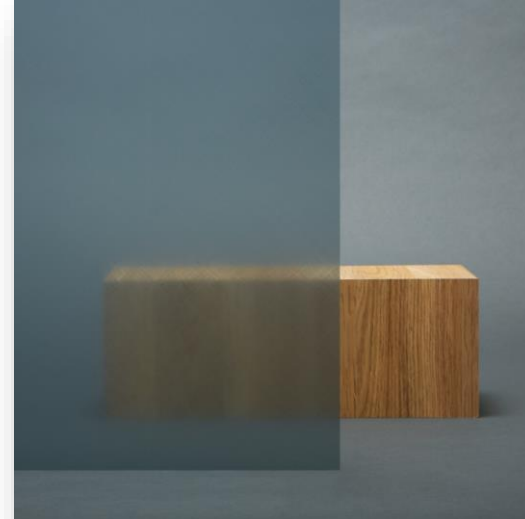

3M Science.
Applied to Life.™

3M™ FASARA™

Collection 2019-2020

April 2019

15 new patterns:
welcome back coloured glass!

3M™ FASARA™ – Collection 2019-2020

Gradation
4 patterns

Emboss:
8 patterns

Frost/Matte:
3 patterns

3M™ FASARA™ Gradation

Cloud narrow
SH2FGCN

Cloud narrow_blue gray
SH2FGCNB

Cloud narrow_light gray
SH2FGCNL

Cloud narrow_dark gray
SH2FGCND

3M™ FASARA™ Gradation

3M™ FASARA™ Emboss