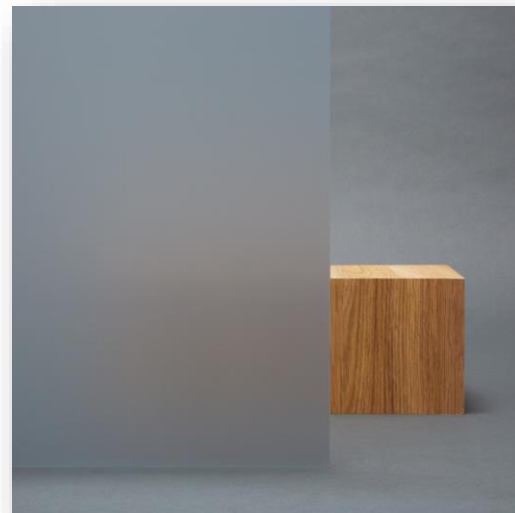

3M Science.
Applied to Life.™

3M™ FASARA™

Collection 2019-2020

April 2019

15 new patterns:
welcome back coloured glass!

3M™ FASARA™ – Collection 2019-2020

Gradation
4 patterns

Emboss:
8 patterns

Frost/Matte:
3 patterns

3M™ FASARA™ Gradation

Cloud narrow
SH2FGCN

Cloud narrow_blue gray
SH2FGCNB

Cloud narrow_light gray
SH2FGCNL

Cloud narrow_dark gray
SH2FGCND

3M™ FASARA™ Gradation

3M™ FASARA™ Emboss