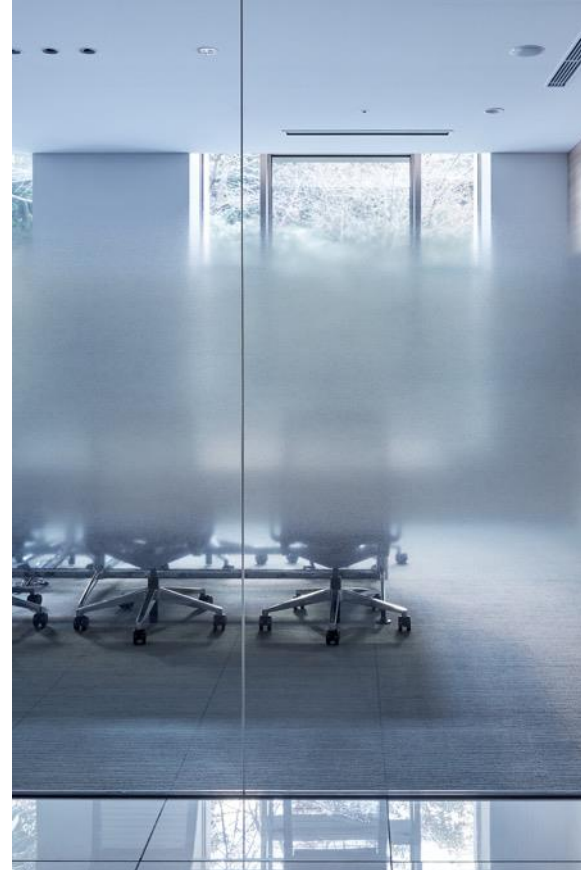

Frost/Matte:
3 patterns

3M™ FASARA™ Gradation

Cloud narrow
SH2FGCN

Cloud narrow_blue gray
SH2FGCNB

Cloud narrow_light gray
SH2FGCNL

Cloud narrow_dark gray
SH2FGCND

3M™ FASARA™ Gradation

3M™ FASARA™ Emboss