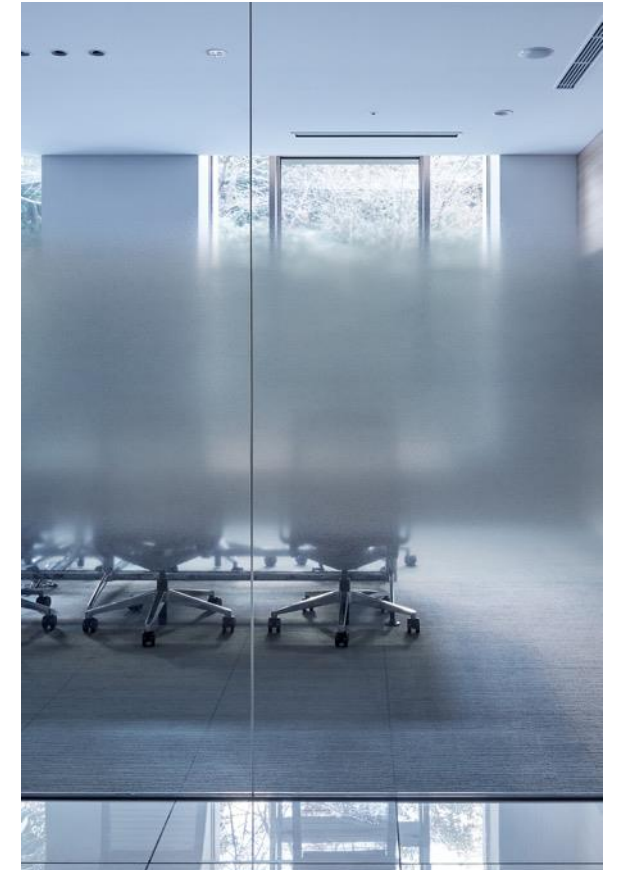

Frost/Matte:
3 patterns

3M™ FASARA™ Gradation

Cloud narrow
SH2FGCN

Cloud narrow_blue gray
SH2FGCNB

Cloud narrow_light gray
SH2FGCNL

Cloud narrow_dark gray
SH2FGCND

3M™ FASARA™ Gradation

3M™ FASARA™ Emboss