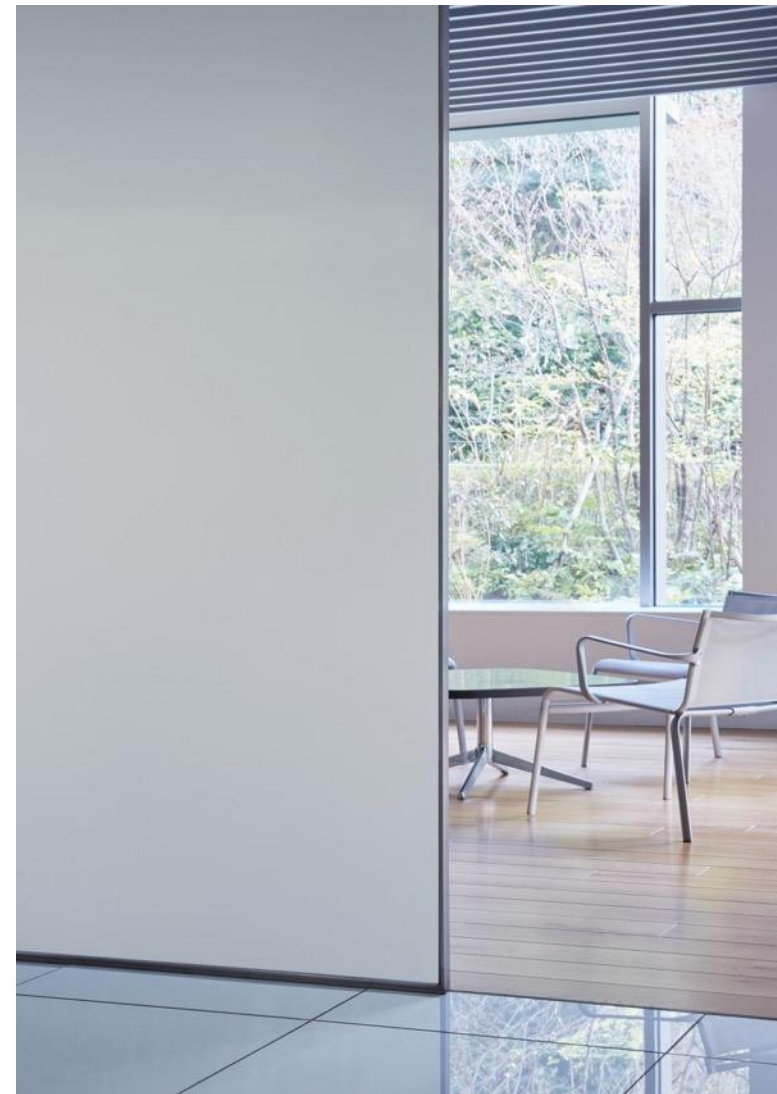

Milky Milky_dark gray
SH2CHMAL